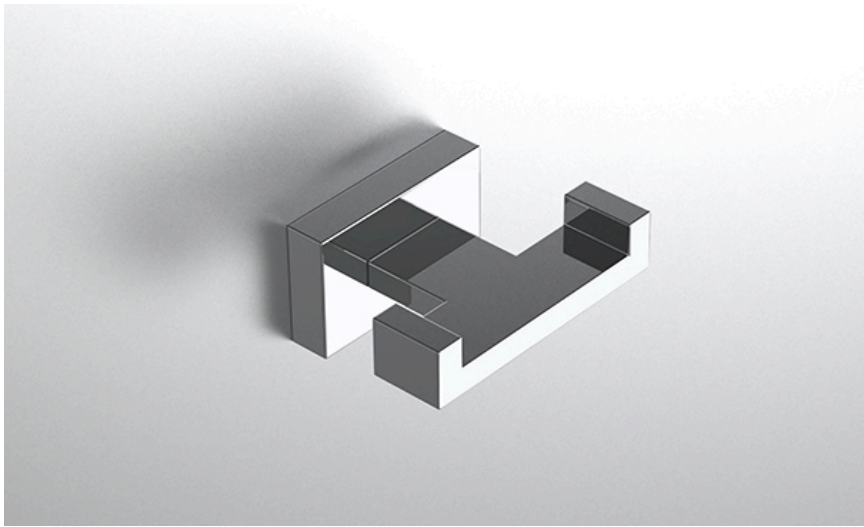

neelnox

LET
THERE
BE **DESIGN.**

FEATURES

- Premium 304 Grade Stainless Steel
- Solid Mount Construction
- Concealed Installation Hardware
- State of the art wall anchors included for installation on Dry wall or Tile