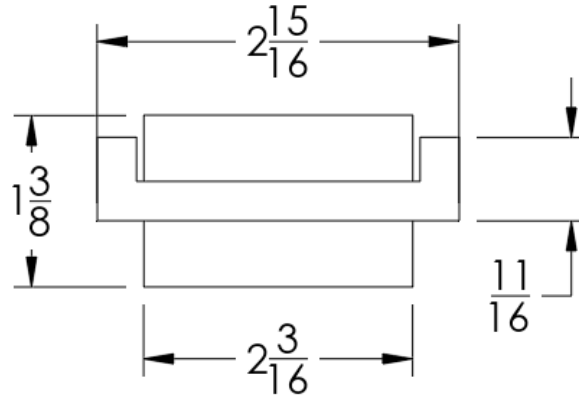

COLLECTION ARGYLE

ROBE HOOK

Model	Product	Finishes Available
ARG-RHD1	ROBE HOOK	Multiple finishes available. Over 23 finishes to choose from.

FINISHES			
	Polished (-P)	Antique Copper (-ACOP)	Polished Gold (-PGLD)
	Brushed (-B)	Polished Brass (-PBRS)	Brushed Copper (-BCOP)
	Brushed Gold (-BGLD)	Matte White (-WHT)	Brushed Rose Gold (-BRGD)
	Matte Black (-BLK)	Brushed Modern Bronze (-BMBRZ)	Brushed Black (-BRBLK)
	Oil Rubbed Bronze (-ORB)	Glossy White (-GWHT)	Polished Black (-PBLK)
	Brushed Brass (-BBRS)	Polished Rose Gold (-PRGD)	Antique Nickel (-ANKL)
	Brushed Bronze (-BBRZ)	Unlacquered Brass (-UBRS)	Black Nickel (-NKBL)
	Antique Brass (-ABRS)	Polished Nickel (-PNKL)	

Dimensions in inches

FRONT

TOP

SIDE

NOTE: Dimensions subject to change without notice.